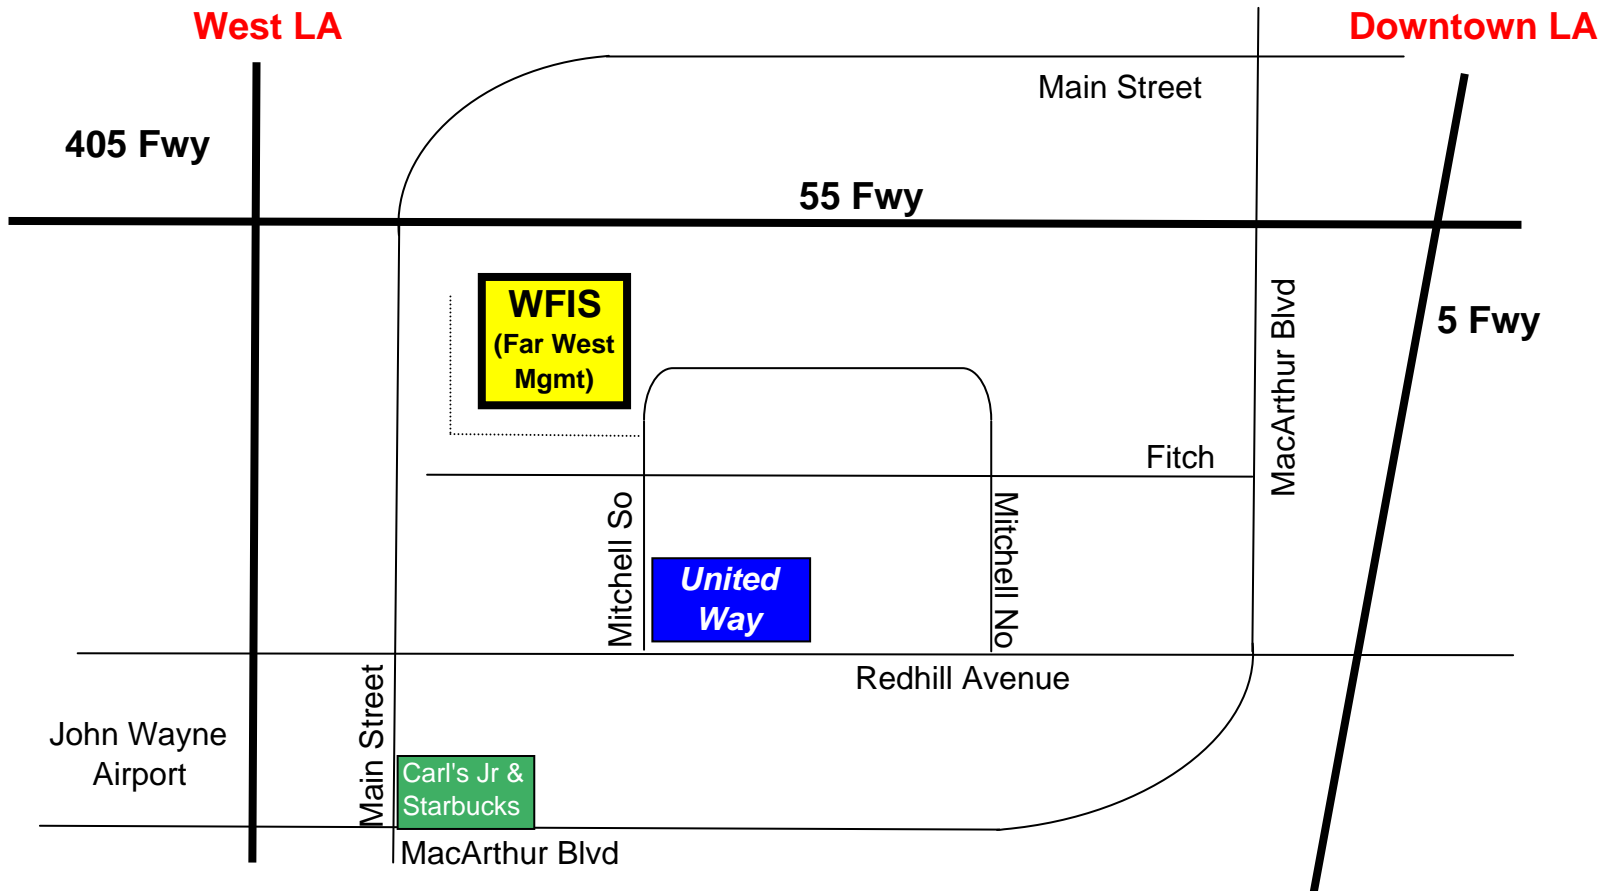

Directions to Wirth Financial Insurance Services WFIS

From West LA

Take 405 south to MacArthur Blvd
Exit MacArthur & turn right to Main St
Turn left at Main St to Redhill Ave
Turn right at Redhill Ave to Mitchell South
Turn left at Mitchell South
17941 Mitchell South is on the left just past Fitch

From San Diego

Take the 5 north to the 405 north
Take the 405 north to MacArthur Blvd
Exit MacArthur & turn right to Main St
Turn left at Main St to Redhill Ave
Turn right at Redhill Ave to Mitchell South
Turn left at Mitchell South
17941 Mitchell South is on the left just past Fitch

From Downtown LA

Take the 5 south to the 55 south
Take the 55 south to MacArthur Blvd
Exit MacArthur Blvd and turn left
Turn right at Fitch
Turn right at Mitchell North
Mitchell North becomes Mitchell South
17941 Mitchell South is on the right

**WHEN YOU DRIVE INTO THE DRIVEWAY YOU WILL SEE OUR SIDEWALK ON THE RIGHT.
WALK OVER THE FOOT BRIDGE & PAST THE AMERICAN FLAG. THE FRONT DOOR IS LOCKED.
RING THE DOORBELL ON THE KEYPAD FOR ACCESS.**

San Diego